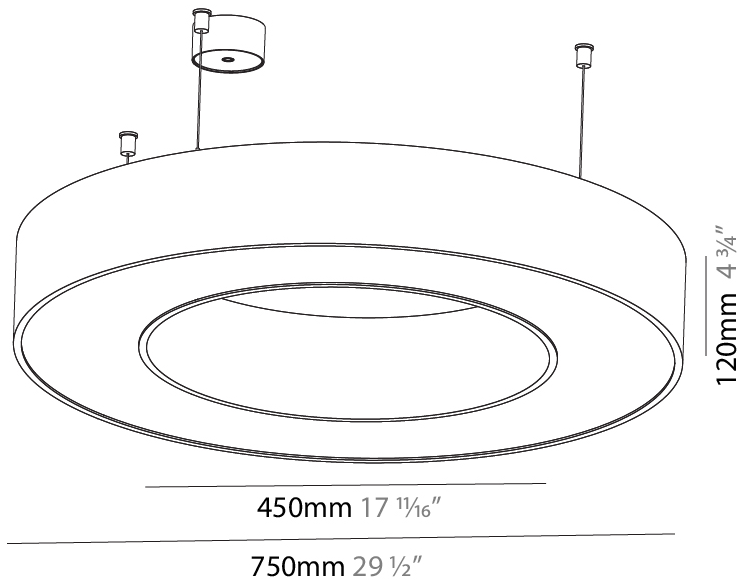

GENERAL

Series: Glorious
Subseries: Glorious
Brand: Prolight
Division: Architectural
Mounting Type: Suspension
Mounting Location: Ceiling
Subcategory: Ambient

PHYSICAL

Shape: Round
Diameter (mm): 750
Diameter (in): 29 1/2
Height (mm): 120
Height (in): 4 3/4
Max. Overall Height (mm): 2120
Max. Overall Height (in): 83 7/16
Light Distribution: Direct / Indirect
Weight (kg): 7.675
Weight (lbs): 16.9
Diffuser: PMMA - Opal or Micro-Prism
Fixture Finish: SSR / BKV / CWI / CRY / HAB / UFT / ITA / RUA / FTG / MYG / LOD / PUS / FRO / FUP / KIA / POP / BLS / SPG / MEY / GOH / GUM / CHC / COM / ABZ / JAG / OBR / MOS / ROR
Fixture Material: Aluminum

ELECTRICAL

Lamp Type: LED (Zhaga Standard)
Input Wattage (W): 45
Total Output Wattage (W): 40 / 32 (3500K)
Dimming: Non-Dimming / Phase Dimming (120Vac only) / 0-10V Dimming
Driver Included: Yes
Driver Location: Integrated
Driver Type: Constant Current
Driver Class: Class 2
Input Voltage (V): 120 - 277
Constant Current (MA): 350 / 600/400 (3500K)

LED

Color Temperature (°K): 3000 / 3500 / 4000
Max. Delivered Lumen (lm): 2770 / 2862 / 2920 Direct / 1380 / 1440 / 1470 Indirect
CRI: >80 CRI
Efficiency (%): 71
Lamp Life (hrs): 50000

OPTICAL

RATINGS AND CERTIFICATIONS

Certified By: Certified for North American Standards
IP rating: IP20

PROJECT _____
TYPE _____
SPECIFIER _____
QUANTITY _____
DATE _____