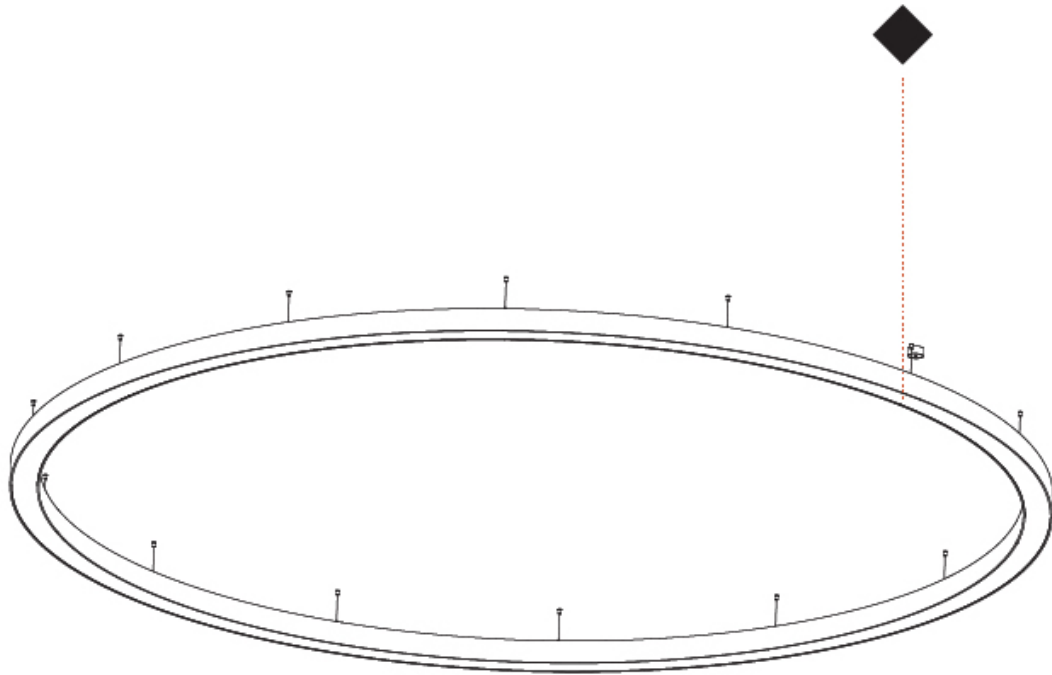

A30547-

PROJECT	_____
TYPE	_____
SPECIFIER	_____
QUANTITY	_____
DATE	_____