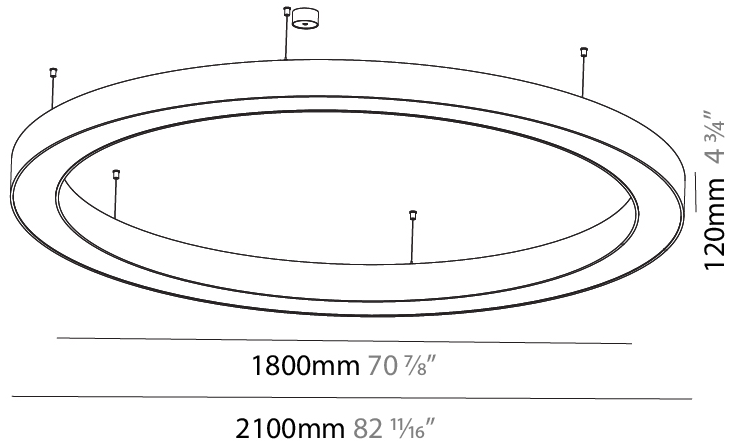

GENERAL

Series: Glorious
Subseries: Glorious
Brand: Prolight
Division: Architectural
Mounting Type: Suspension
Mounting Location: Ceiling
Subcategory: Ambient

PHYSICAL

Shape: Round
Diameter (mm): 2100
Diameter (in): 82 ¹¹/₁₆
Height (mm): 120
Height (in): 4 ³/₄
Max. Overall Height (mm): 2120
Max. Overall Height (in): 83 ⁷/₁₆
Light Distribution: Direct
Weight (kg): 25.9
Weight (lbs): 56.98
Diffuser: PMMA - Opal or Micro-Prism
Fixture Finish: SSR / BKV / CWI / CRY / HAB / UFT / ITA / RUA / FTG / MYG / LOD / PUS / FRO / FUP / KIA / POP / BLS / SPG / MEY / GOH / GUM / CHC / COM / ABZ / JAG / OBR / MOS / ROR
Fixture Material: Aluminum

ELECTRICAL

Lamp Type: LED (Zhaga Standard)
Input Wattage (W): 105
Total Output Wattage (W): 84 / 67.2 (3500K)
Dimming: Non-Dimming / Phase Dimming (120Vac only) / 0-10V Dimming
Driver Included: Yes
Driver Location: Integrated
Driver Type: Constant Current
Driver Class: Class 2
Input Voltage (V): 120 - 277
Constant Current (MA): 350 / 700 (3500K)

LED

Color Temperature (°K): 3000 / 3500 / 4000
Max. Delivered Lumen (lm): 9690 / 10035 / 10240
CRI: >80 CRI
Efficiency (%): 65
Lamp Life (hrs): 50000

OPTICAL

RATINGS AND CERTIFICATIONS

Certified By: Certified for North American Standards
IP rating: IP20