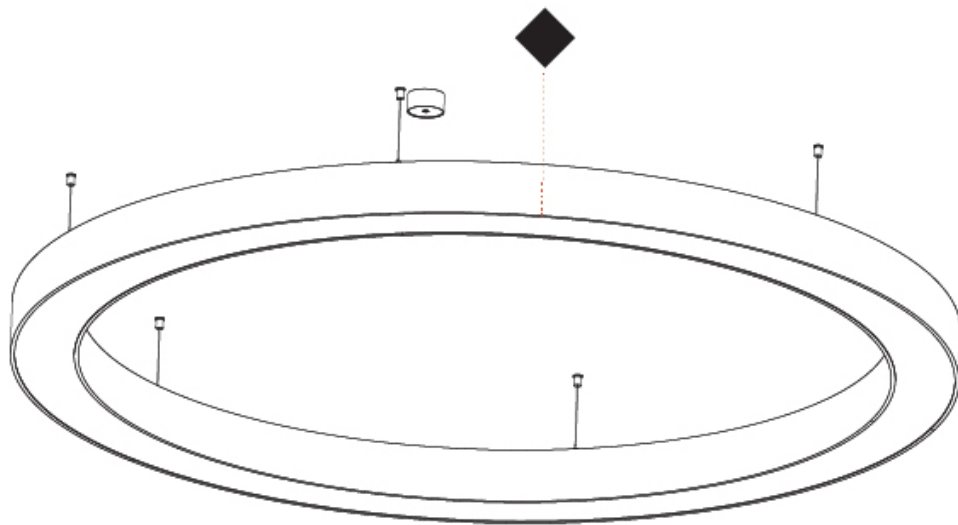

A30235-

PROJECT _____

TYPE _____

SPECIFIER _____

QUANTITY _____

DATE _____

A