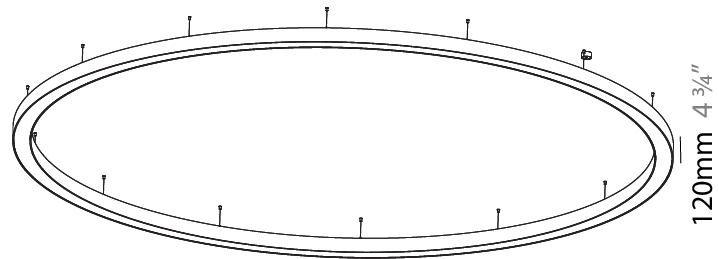

GENERAL

Series: Glorious
Subseries: Glorious
Brand: Prolicht
Division: Architectural
Mounting Type: Suspension
Mounting Location: Ceiling
Subcategory: Ambient

PHYSICAL

Shape: Round
Diameter (mm): 5400
Diameter (in): 212 ⁵/₈
Height (mm): 120
Height (in): 4 ³/₄
Max. Overall Height (mm): 2120
Max. Overall Height (in): 83 ⁷/₁₆
Light Distribution: Direct / Indirect
Weight (kg): 71.452
Weight (lbs): 157.19
Diffuser: PMMA - Opal or Micro-Prism
Fixture Finish: SSR / BKV / CWI / CRY / HAB / UFT / ITA / RUA / FTG / MYG / LOD / PUS / FRO / FUP / KIA / POP / BLS / SPG / MEY / GOH / GUM / CHC / COM / ABZ / JAG / OBR / MOS / ROR
Fixture Material: Aluminum

ELECTRICAL

Lamp Type: LED (Zhaga Standard)
Input Wattage (W): 405
Total Output Wattage (W): 324 / 259.2 (3500K)
Dimming: Non-Dimming / Phase Dimming (120Vac only) / 0-10V Dimming
Driver Included: Yes
Driver Location: Integrated
Driver Type: Constant Current - 120 / 277Vac
Driver Class: Class 2
Input Voltage (V): 120 - 277
Constant Current (MA): 350 / 800/500 (3500K)

LED

Color Temperature (°K): 3000 / 3500 / 4000
Max. Delivered Lumen (lm): 25840 / 26754 / 27300 Direct / 19620 / 2031 / 20720 Indirect
CRI: >80 CRI
Efficiency (%): 70
Lamp Life (hrs): 50000

OPTICAL

RATINGS AND CERTIFICATIONS

Certified By: Certified for North American Standards
IP rating: IP20

PROJECT _____
TYPE _____
SPECIFIER _____
QUANTITY _____
DATE _____