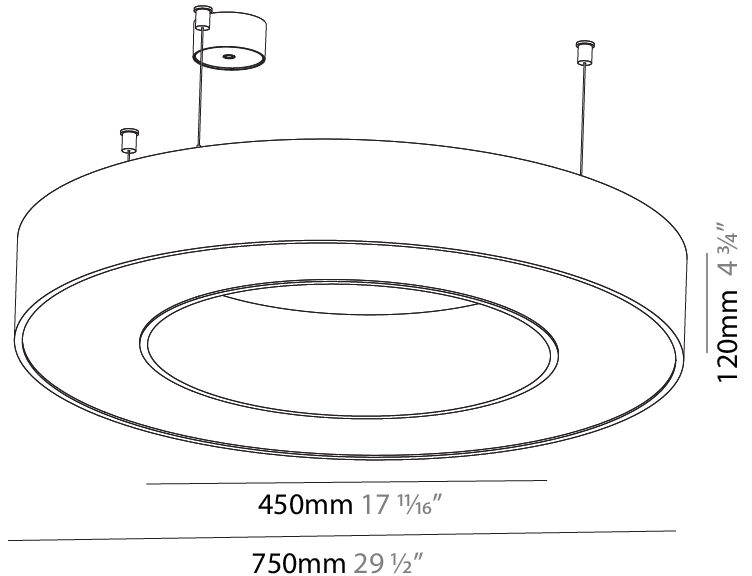

GENERAL

Series: Glorious
Subseries: Glorious
Brand: Prolight
Division: Architectural
Mounting Type: Suspension
Mounting Location: Ceiling
Subcategory: Ambient

PHYSICAL

Shape: Round
Diameter (mm): 750
Diameter (in): 29 1/2
Height (mm): 120
Height (in): 4 3/4
Max. Overall Height (mm): 2120
Max. Overall Height (in): 83 7/16
Light Distribution: Direct
Weight (kg): 7.062
Weight (lbs): 15.56
Diffuser: PMMA - Opal or Micro-Prism
Fixture Finish: SSR / BKV / CWI / CRY / HAB / UFT / ITA / RUA / FTG / MYG / LOD / PUS / FRO / FUP / KIA / POP / BLS / SPG / MEY / GOH / GUM / CHC / COM / ABZ / JAG / OBR / MOS / ROR
Fixture Material: Aluminum

ELECTRICAL

Lamp Type: LED (Zhaga Standard)
Input Wattage (W): 30
Total Output Wattage (W): 24 / 19.2 (3500K)
Dimming: Non-Dimming / Phase Dimming (120Vac only) / 0-10V Dimming
Driver Included: Yes
Driver Location: Integrated
Driver Type: Constant Current
Driver Class: Class 2
Input Voltage (V): 120 - 277
Constant Current (MA): 350 / 600 (3500K)

LED

Color Temperature (°K): 3000 / 3500 / 4000
Max. Delivered Lumen (lm): 2770 / 2862 / 2920
CRI: >80 CRI
Efficiency (%): 65
Lamp Life (hrs): 50000

OPTICAL

RATINGS AND CERTIFICATIONS

Certified By: Certified for North American Standards
IP rating: IP20