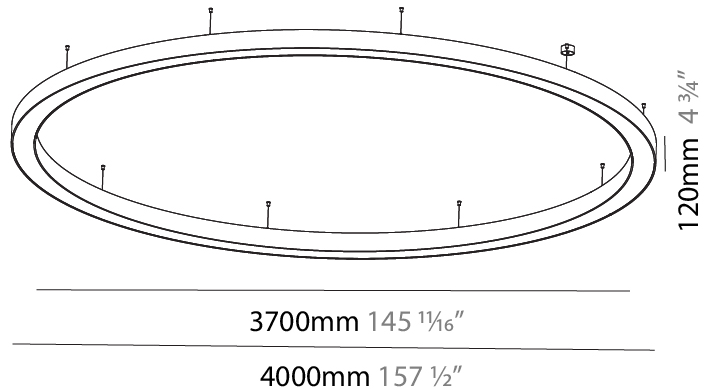

GENERAL

Series: Glorious
Subseries: Glorious
Brand: Prolicht
Division: Architectural
Mounting Type: Suspension
Mounting Location: Ceiling
Subcategory: Ambient

PHYSICAL

Shape: Round
Diameter (mm): 4000
Diameter (in): 157 1/2
Depth (mm): 120
Depth (in): 4 3/4
Max. Overall Height (mm): 2120
Max. Overall Height (in): 83 7/16
Light Distribution: Direct / Indirect
Weight (kg): 53.026
Weight (lbs): 116.66
Diffuser: PMMA - Opal or Micro-Prism
Fixture Finish: SSR / BKV / CWI / CRY / HAB / UFT / ITA / RUA / FTG / MYG / LOD / PUS / FRO / FUP / KIA / POP / BLS / SPG / MEY / GOH / GUM / CHC / COM / ABZ / JAG / OBR / MOS / ROR
Fixture Material: Aluminum

ELECTRICAL

Lamp Type: LED (Zhaga Standard)
Input Wattage (W): 300
Total Output Wattage (W): 240 / 192 (3500K)
Dimming: Non-Dimming / Phase Dimming (120Vac only) / 0-10V Dimming
Driver Included: Yes
Driver Location: Integrated
Driver Type: Constant Current - 120 / 277Vac
Driver Class: Class 2
Input Voltage (V): 120 - 277
Constant Current (MA): 350 / 1000 (3500K)

LED

Color Temperature (°K): 3000 / 3500 / 4000
Max. Delivered Lumen (lm): 18460 / 19110 / 19500 Direct / 12780 / 13230 / 13500 Indirect
CRI: >80 CRI
Efficiency (%): 70
Lamp Life (hrs): 50000

OPTICAL

RATINGS AND CERTIFICATIONS

Certified By: Certified for North American Standards
IP rating: IP20