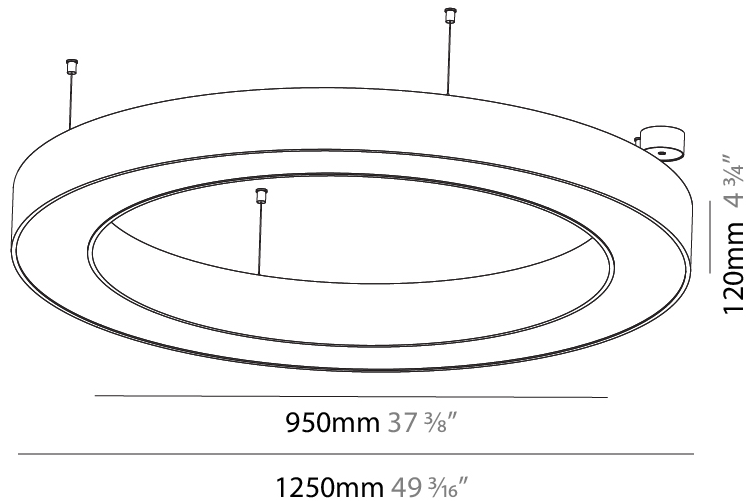

GENERAL

Series: Glorious
Subseries: Glorious
Brand: Prolight
Division: Architectural
Mounting Type: Suspension
Mounting Location: Ceiling
Subcategory: Ambient

PHYSICAL

Shape: Round
Diameter (mm): 1250
Diameter (in): 49 3/16
Height (mm): 120
Height (in): 4 3/4
Max. Overall Height (mm): 2120
Max. Overall Height (in): 83 7/16
Light Distribution: Direct / Indirect
Weight (kg): 13.475
Weight (lbs): 29.70
Diffuser: [PMMA - Opal or Micro-Prism](#)
Fixture Finish: [SSR / BKV / CWI / CRY / HAB / UFT / ITA / RUA / FTG / MYG / LOD / PUS / FRO / FUP / KIA / POP / BLS / SPG / MEY / GOH / GUM / CHC / COM / ABZ / JAG / OBR / MOS / ROR](#)
Fixture Material: Aluminum

ELECTRICAL

Lamp Type: LED (Zhaga Standard)
Input Wattage (W): 90
Total Output Wattage (W): 72 / 57.6 (3500K)
Dimming: [Non-Dimming / Phase Dimming (120Vac only) / 0-10V Dimming](#)
Driver Included: Yes
Driver Location: Integrated
Driver Type: Constant Current
Driver Class: Class 2
Input Voltage (V): 120 - 277
Constant Current (MA): 350 / 1200/600 (3500K)

LED

Color Temperature (°K): 3000 / 3500 / 4000
Max. Delivered Lumen (lm): 5540 / 5733 / 5850 Direct / 3830 / 3969 / 4050 Indirect
CRI: >80 CRI
Efficiency (%): 68
Lamp Life (hrs): 50000

OPTICAL

RATINGS AND CERTIFICATIONS

Certified By: Certified for North American Standards
IP rating: IP20