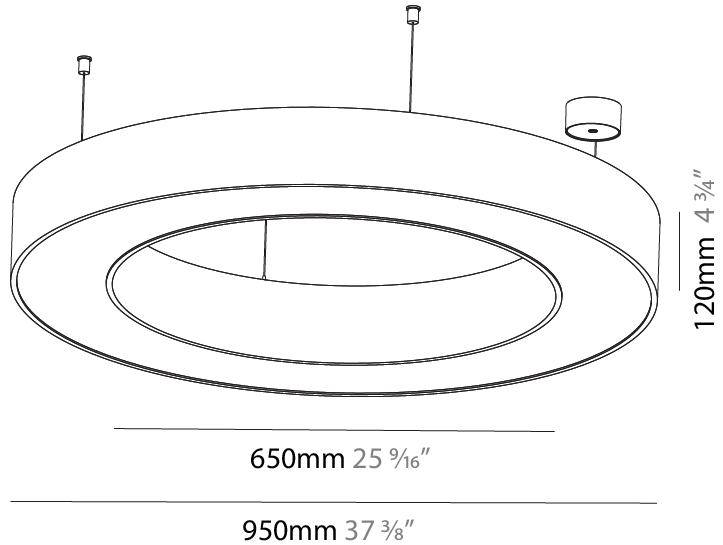

GENERAL

Series: Glorious
Subseries: Glorious
Brand: Prolight
Division: Architectural
Mounting Type: Suspension
Mounting Location: Ceiling
Subcategory: Ambient

PHYSICAL

Shape: Round
Diameter (mm): 950
Diameter (in): 37 ³/₈
Height (mm): 120
Height (in): 4 ³/₄
Max. Overall Height (mm): 2120
Max. Overall Height (in): 83 ⁷/₁₆
Light Distribution: Direct / Indirect
Weight (kg): 10.395
Weight (lbs): 22.92
Diffuser: PMMA - Opal or Micro-Prism
Fixture Finish: SSR / BKV / CWI / CRY / HAB / UFT / ITA / RUA / FTG / MYG / LOD / PUS / FRO / FUP / KIA / POP / BLS / SPG / MEY / GOH / GUM / CHC / COM / ABZ / JAG / OBR / MOS / ROR
Fixture Material: Aluminum

ELECTRICAL

Lamp Type: LED (Zhaga Standard)
Input Wattage (W): 58.5
Total Output Wattage (W): 52 / 41.6 (3500K)
Dimming: Non-Dimming / Phase Dimming (120Vac only) / 0-10V Dimming
Driver Included: Yes
Driver Location: Integrated
Driver Type: Constant Current
Driver Class: Class 2
Input Voltage (V): 120 - 277
Constant Current (MA): 350 / 900/400 (3500K)

LED

Color Temperature (°K): 3000 / 3500 / 4000
Max. Delivered Lumen (lm): 4150 / 4302 / 4390 Direct / 1850/ 1911 / 150
CRI: >80 CRI
Efficiency (%): 69
Lamp Life (hrs): 50000

OPTICAL

RATINGS AND CERTIFICATIONS

Certified By: Certified for North American Standards
IP rating: IP20

PROJECT
TYPE
SPECIFIER
QUANTITY
DATE